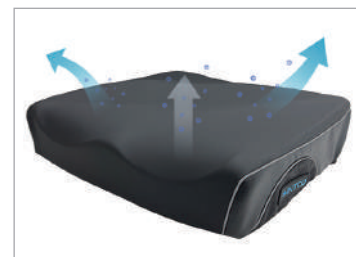

CUSHION

L01 L09

/ MATERIAL	L01:High rebound material L09:Slow rebound material
/ WEIGHT CAPACITY	130 kg
/ DEPTH	430 mm
/ WIDTH	460 mm
/ SEAT THICKNESS	80 mm
/ LOWER THIGH SUPPORT THICKNESS	70 mm
/ INNER THIGH SUPPORT THICKNESS	45 mm
/ EXTERNAL THIGH SUPPORT HEIGHT	45 mm
/ PELVIC PROFILE HEIGHT	35 mm

Ergonomic design

Soft and comfortable fabric
Curve wrap around the hip

Double-sided honeycomb design

L01:High rebound material

L09:Slow rebound material

Waterproof hidden zipper