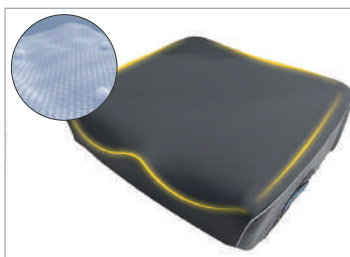

CUSHION

L01 L09

/ MATERIAL	L01:High rebound material L09:Slow rebound material
/ WEIGHT CAPACITY	130 kg
/ DEPTH	430 mm
/ WIDTH	460 mm
/ SEAT THICKNESS	80 mm
/ LOWER THIGH SUPPORT THICKNESS	70 mm
/ INNER THIGH SUPPORT THICKNESS	45 mm
/ EXTERNAL THIGH SUPPORT HEIGHT	45 mm
/ PELVIC PROFILE HEIGHT	35 mm

Ergonomic design

Soft and comfortable fabric
Curve wrap around the hip

Double-sided honeycomb design

L01:High rebound material

L09:Slow rebound material

Waterproof hidden zipper