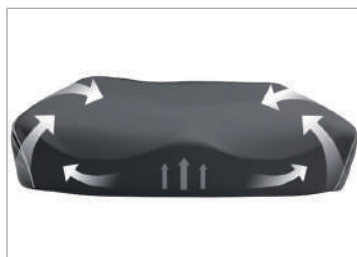

CUSHION

L01 L09

/ MATERIAL	L01:High rebound material L09:Slow rebound material
/ WEIGHT CAPACITY	130 kg
/ DEPTH	430 mm
/ WIDTH	460 mm
/ SEAT THICKNESS	80 mm
/ LOWER THIGH SUPPORT THICKNESS	70 mm
/ INNER THIGH SUPPORT THICKNESS	45 mm
/ EXTERNAL THIGH SUPPORT HEIGHT	45 mm
/ PELVIC PROFILE HEIGHT	35 mm

Ergonomic design

Soft and comfortable fabric
Curve wrap around the hip

Double-sided honeycomb design

L01:High rebound material

L09:Slow rebound material

Waterproof hidden zipper