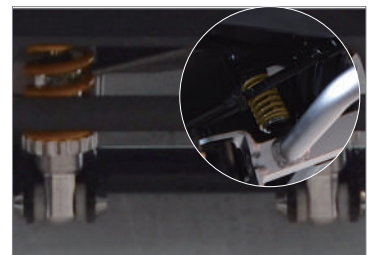

# VIRGO-D VIRGO-F

DETACHABLE VERSION

NEW

/ CONTROLLER	Dynamic 50A
/ MOTOR	270W, electromagnetic brake
/ SLOPE	6°
/ MAX SPEED	8 KM/H
/ TRAVEL MILEAGE	16 KM
/ BATTERY	Lead acid 24V 12Ah
/ WHEEL	8"x2.5", black PU tire
/ CHARGER	24V 2A
/ SEAT	PVC with sponge
/ COLOR	Champagne/ Red/ Blue
/ PACKAGE	227pcs/40"HQ
/ SUSPENSION	VIRGO-D: / ; VIRGO-F:Rear

Delta tiller with dashboard

360 ° rotatable ergonomic seat

Easily disassembled into five pieces

Equipped with storage basket

Position light

Front and rear suspension

ITEM NO.	Total Width (cm)	Total Height (cm)	Total Length (cm)	Seat Height (cm)	Seat Width (cm)	Seat Depth (cm)	G./N. Weight (kg)	Weight Capacity (kg)	Carton Size (cm)
LIBRA-DX	48.5	88	108.3	53.5-57	44	41	57.1/52.9	136	113x50.5x53