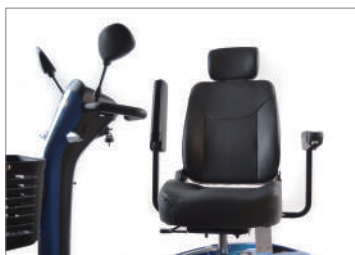

Comfort adjustable seating